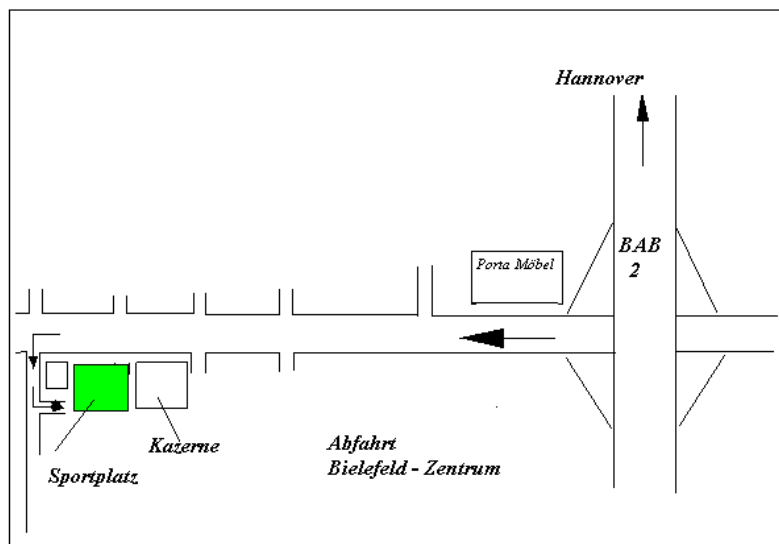

Royal British Legion Bielefeld Branch e.V. BR3468

Oldentruper Str 65 - 33604 Bielefeld
www.rblbielefeld.com

Route Plan

A2 Exit Bielefeld **Zentrum** - head towards **ZENTRUM** along the Detmolder Straße

At the 5th set of traffic lights turn **left** into **JAGDWEG**

After the N.A.A.F.I. turn **left** again

All weather pitch directly in front

UK REGISTERED CHARITY No 219279
PATRON HM The QUEEN
GERMAN e.V. UR No 201VR 3520

Chairman Mr RN Thompson
Vice Chairman Mr D Plane
Hon Secretary Mr C Pearce
Hon Treasurer Mrs S Pearce

Sparkasse Bielefeld
Schweriner Str 5
33605 Bielefeld
BLZ 48050161
Kontonummer (Account Nr.) 44139707
IBAN: - DE13 4805 0161 0044 1397 07
SWIFT-BIC :- SPBDEBXXX